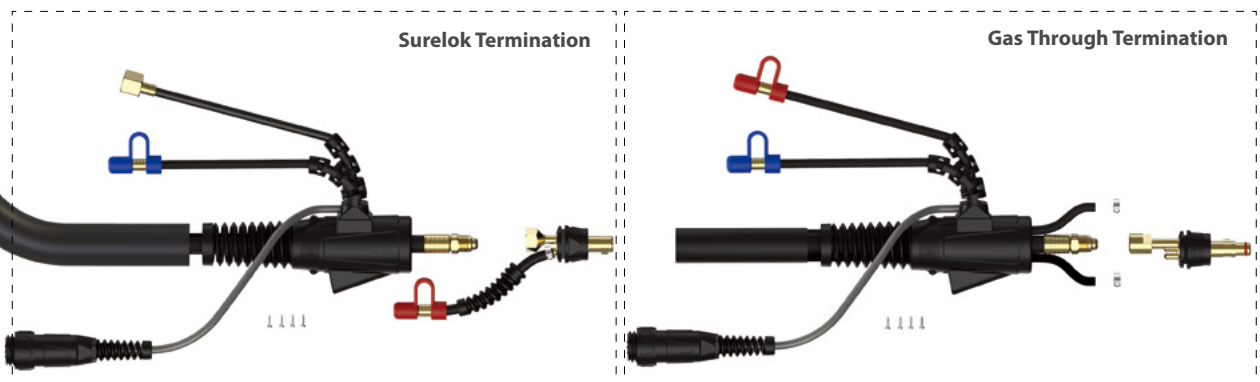

Spare Parts

Part No.	Description
1	PWP20S Torch Body Standard
2	P98W77 Back Cap 'O' Ring
3	P41V24 Back Cap Long
4	P41V35 Back Cap Medium
5	P41V33 Back Cap Short
6	PMIG-WP17-RING-KIT Location Sleeve Assembly
7	PB5041 Hose Clamp 8.7mm
8	PER1MS Momentary Kit
9	PERSWL4 Trigger Lead 12.5ft
	PERSWL8 Trigger Lead 25ft
10	PERSP1 Screw Pack
11	PERH200N Suregrip Large Ergo Tig Handle

Part No.	Description
12	PERKJ200 Large Knuckle Joint and Lock Nut
13	PERLC200-08 Leather Cover x 0.8mt
14	PERJK200 Jointing Repair Kit
15	PERNCL-32 Neoprene Cover Assembly x 3.2mt
	PERNCL-72 Neoprene Cover Assembly x 3.2mt
16	PERCO200-40 Sheath x 12.5ft Inc Leather Cover
	PERCO200-80 Sheath x 25ft Inc Leather Cover

For more information please refer to the following sections:

- Master Wear Parts Table Pages 51-57
- Wear Parts Configuration Table Pages 62-67
- Rear-End / Cable Parts Pages 68-71