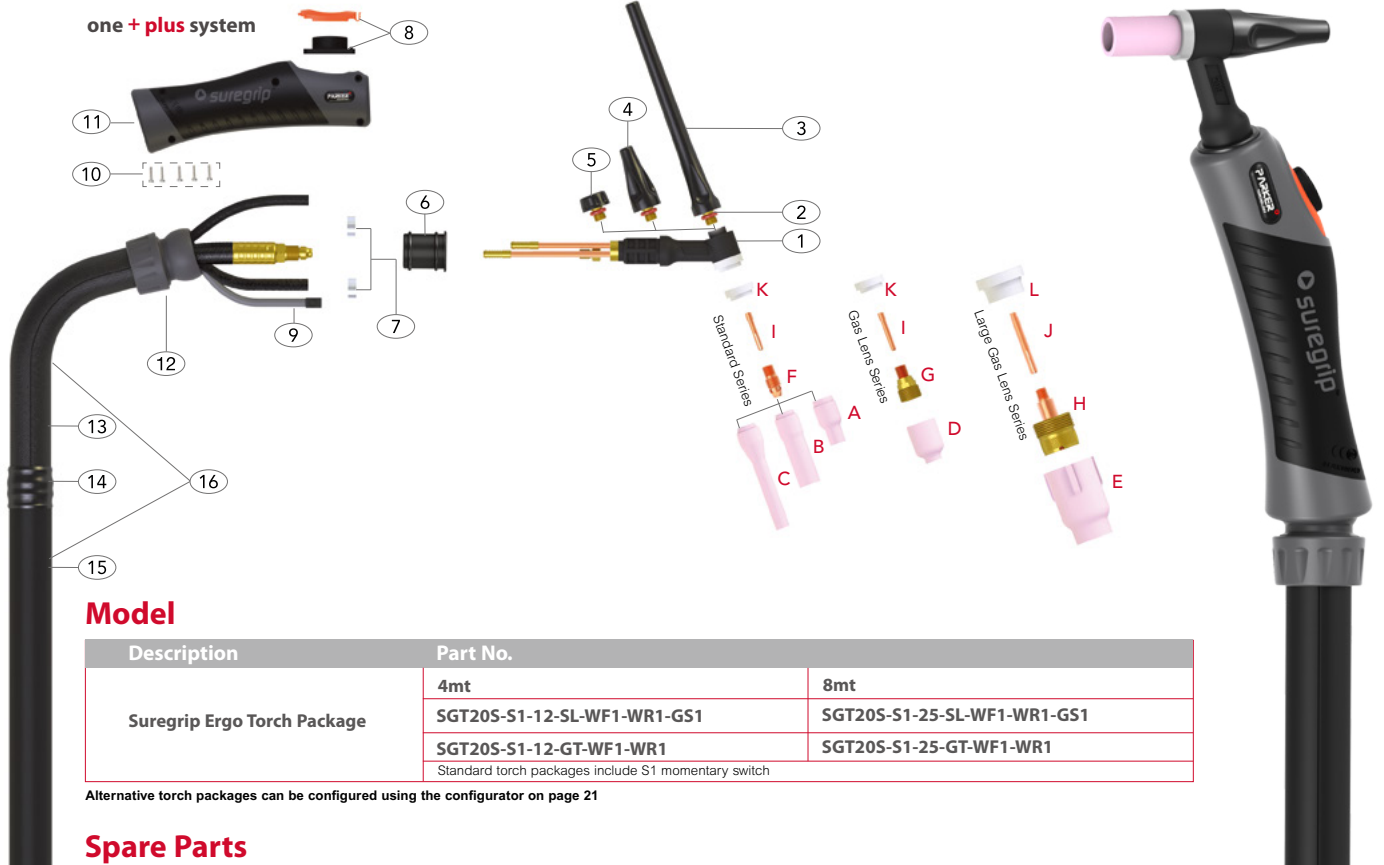

SGT 20S Suregrip Ergo Tig Torch Range

Rating: 340A DC, 240A AC @ 100% duty cycle. Electrode Size: 1.0-3.2mm / 0.040"-1/8"

Liquid-Cooled Tig Welding Torch

Model

Description	Part No.	
Suregrip Ergo Torch Package	4mt	8mt
	SGT20S-S1-12-SL-WF1-WR1-GS1	SGT20S-S1-25-SL-WF1-WR1-GS1
	SGT20S-S1-12-GT-WF1-WR1	SGT20S-S1-25-GT-WF1-WR1
	Standard torch packages include S1 momentary switch	

Alternative torch packages can be configured using the configurator on page 21

Spare Parts

Part No.	Description
1	PWP20S Torch Body Standard
2	P98W77 Back Cap 'O' Ring
3	P41V24 Back Cap Long
4	P41V35 Back Cap Medium
5	P41V33 Back Cap Short
6	PMIG-WP17-RING-KIT Location Sleeve Assembly
7	PB5041 Hose Clamp 8.7mm
8	PER1MS Momentary Kit
9	PERSWL4 Trigger Lead 12.5ft
	PERSWL8 Trigger Lead 25ft
10	PERSP1 Screw Pack
11	PERH200N Suregrip Large Ergo Tig Handle

Part No.	Description
12	PERKJ200 Large Knuckle Joint and Lock Nut
13	PERLC200-08 Leather Cover x 0.8mt
14	PERJK200 Jointing Repair Kit
15	PERNCL-32 Neoprene Cover Assembly x 3.2mt
	PERNCL-72 Neoprene Cover Assembly x 3.2mt
16	PERCO200-40 Sheath x 12.5ft Inc Leather Cover
	PERCO200-80 Sheath x 25ft Inc Leather Cover

Rating: 340A DC, 240A AC @ 100% duty cycle. Electrode Size: 1.0-3.2mm / 0.040"-1/8"

Liquid-Cooled Tig Welding Torch

Wear Parts

A Standard Ceramic Cups

Part No.	Description	Size	BoreA	
			mm	inch
P13N08	Standard Ceramic Cup	4	6	1/4
P13N09	Standard Ceramic Cup	5	8	5/16
P13N10	Standard Ceramic Cup	6	10	3/8
P13N11	Standard Ceramic Cup	7	11	7/16
P13N12	Standard Ceramic Cup	8	12.5	1/2
P13N13	Standard Ceramic Cup	10	16	5/8